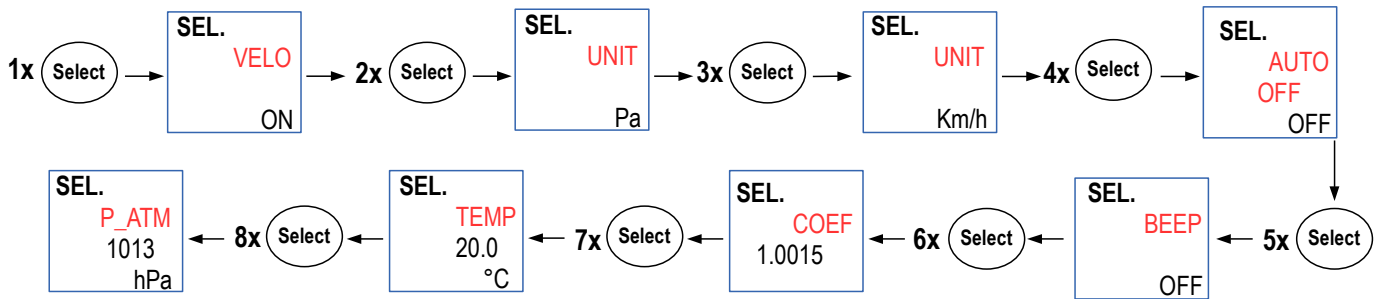

- > Hold/min/max
- > Hold/min/max
- > On/Off/Esc