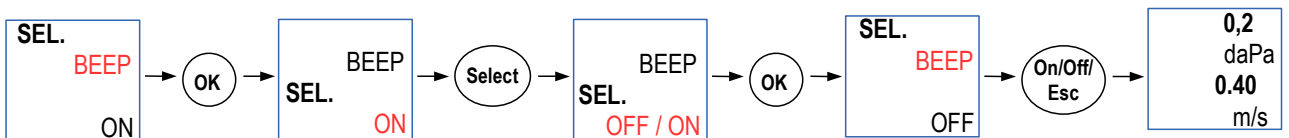

- > BEEP 가 Select
- > OK
- > OFF ON
- > Select , ON , OFF
- > BEEP 가 OK
- > On/Off/Esc